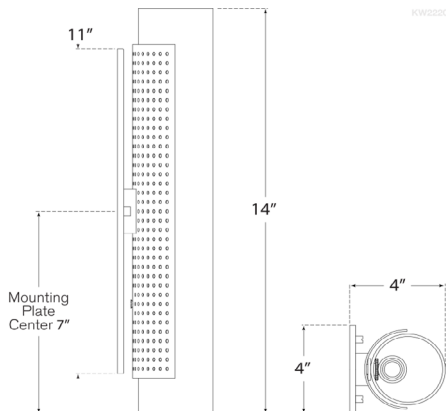

Precision Cylinder Sconce

KW2220BZ-WG

Materials Shown

Bronze with White Glass

Available in

Antique-Burnished Brass

Polished Nickel

Bronze

Dimensions

O/A Height: 14"

Width: 4"

Extension: 4"

Backplate: 4" x 11" Rectangle

Socket

2 - E12 Candelabra

Wattage

2 - 25 B11

Weight

4lbs