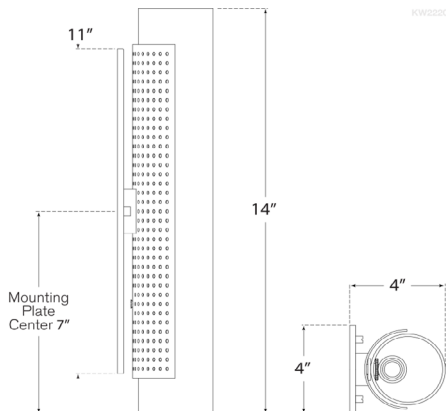

Precision Cylinder Sconce

KW2220PN-WG

Materials Shown

Polished Nickel with White Glass

Available in

**Antique-Burnished Brass
Polished Nickel
Bronze**

Dimensions

O/A Height: 14"

Width: 4"

Extension: 4"

Backplate: 4" x 11" Rectangle

Socket

2 - E12 Candelabra

Wattage

2 - 25 B11

Weight

4lbs