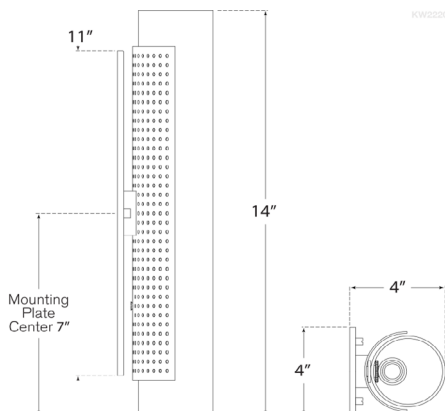

Precision Cylinder Sconce

KW2220AB-WG

Materials Shown

**Antique-Burnished Brass with
White Glass**

Available in

**Antique-Burnished Brass
Polished Nickel
Bronze**

Dimensions

O/A Height: 14"

Width: 4"

Extension: 4"

Backplate: 4" x 11" Rectangle

Socket

2 - E12 Candelabra

Wattage

2 - 25 B11

Weight

O/A Height: 14"

Width: 4"

Extension: 4"

Backplate: 4" x 11" Rectangle

Socket

2 - E12 Candelabra

Wattage

2 - 25 B11

Polished Nickel

Bronze

Dimensions

O/A Height: 14"

Width: 4"

Extension: 4"

Backplate: 4" x 11" Rectangle

Socket